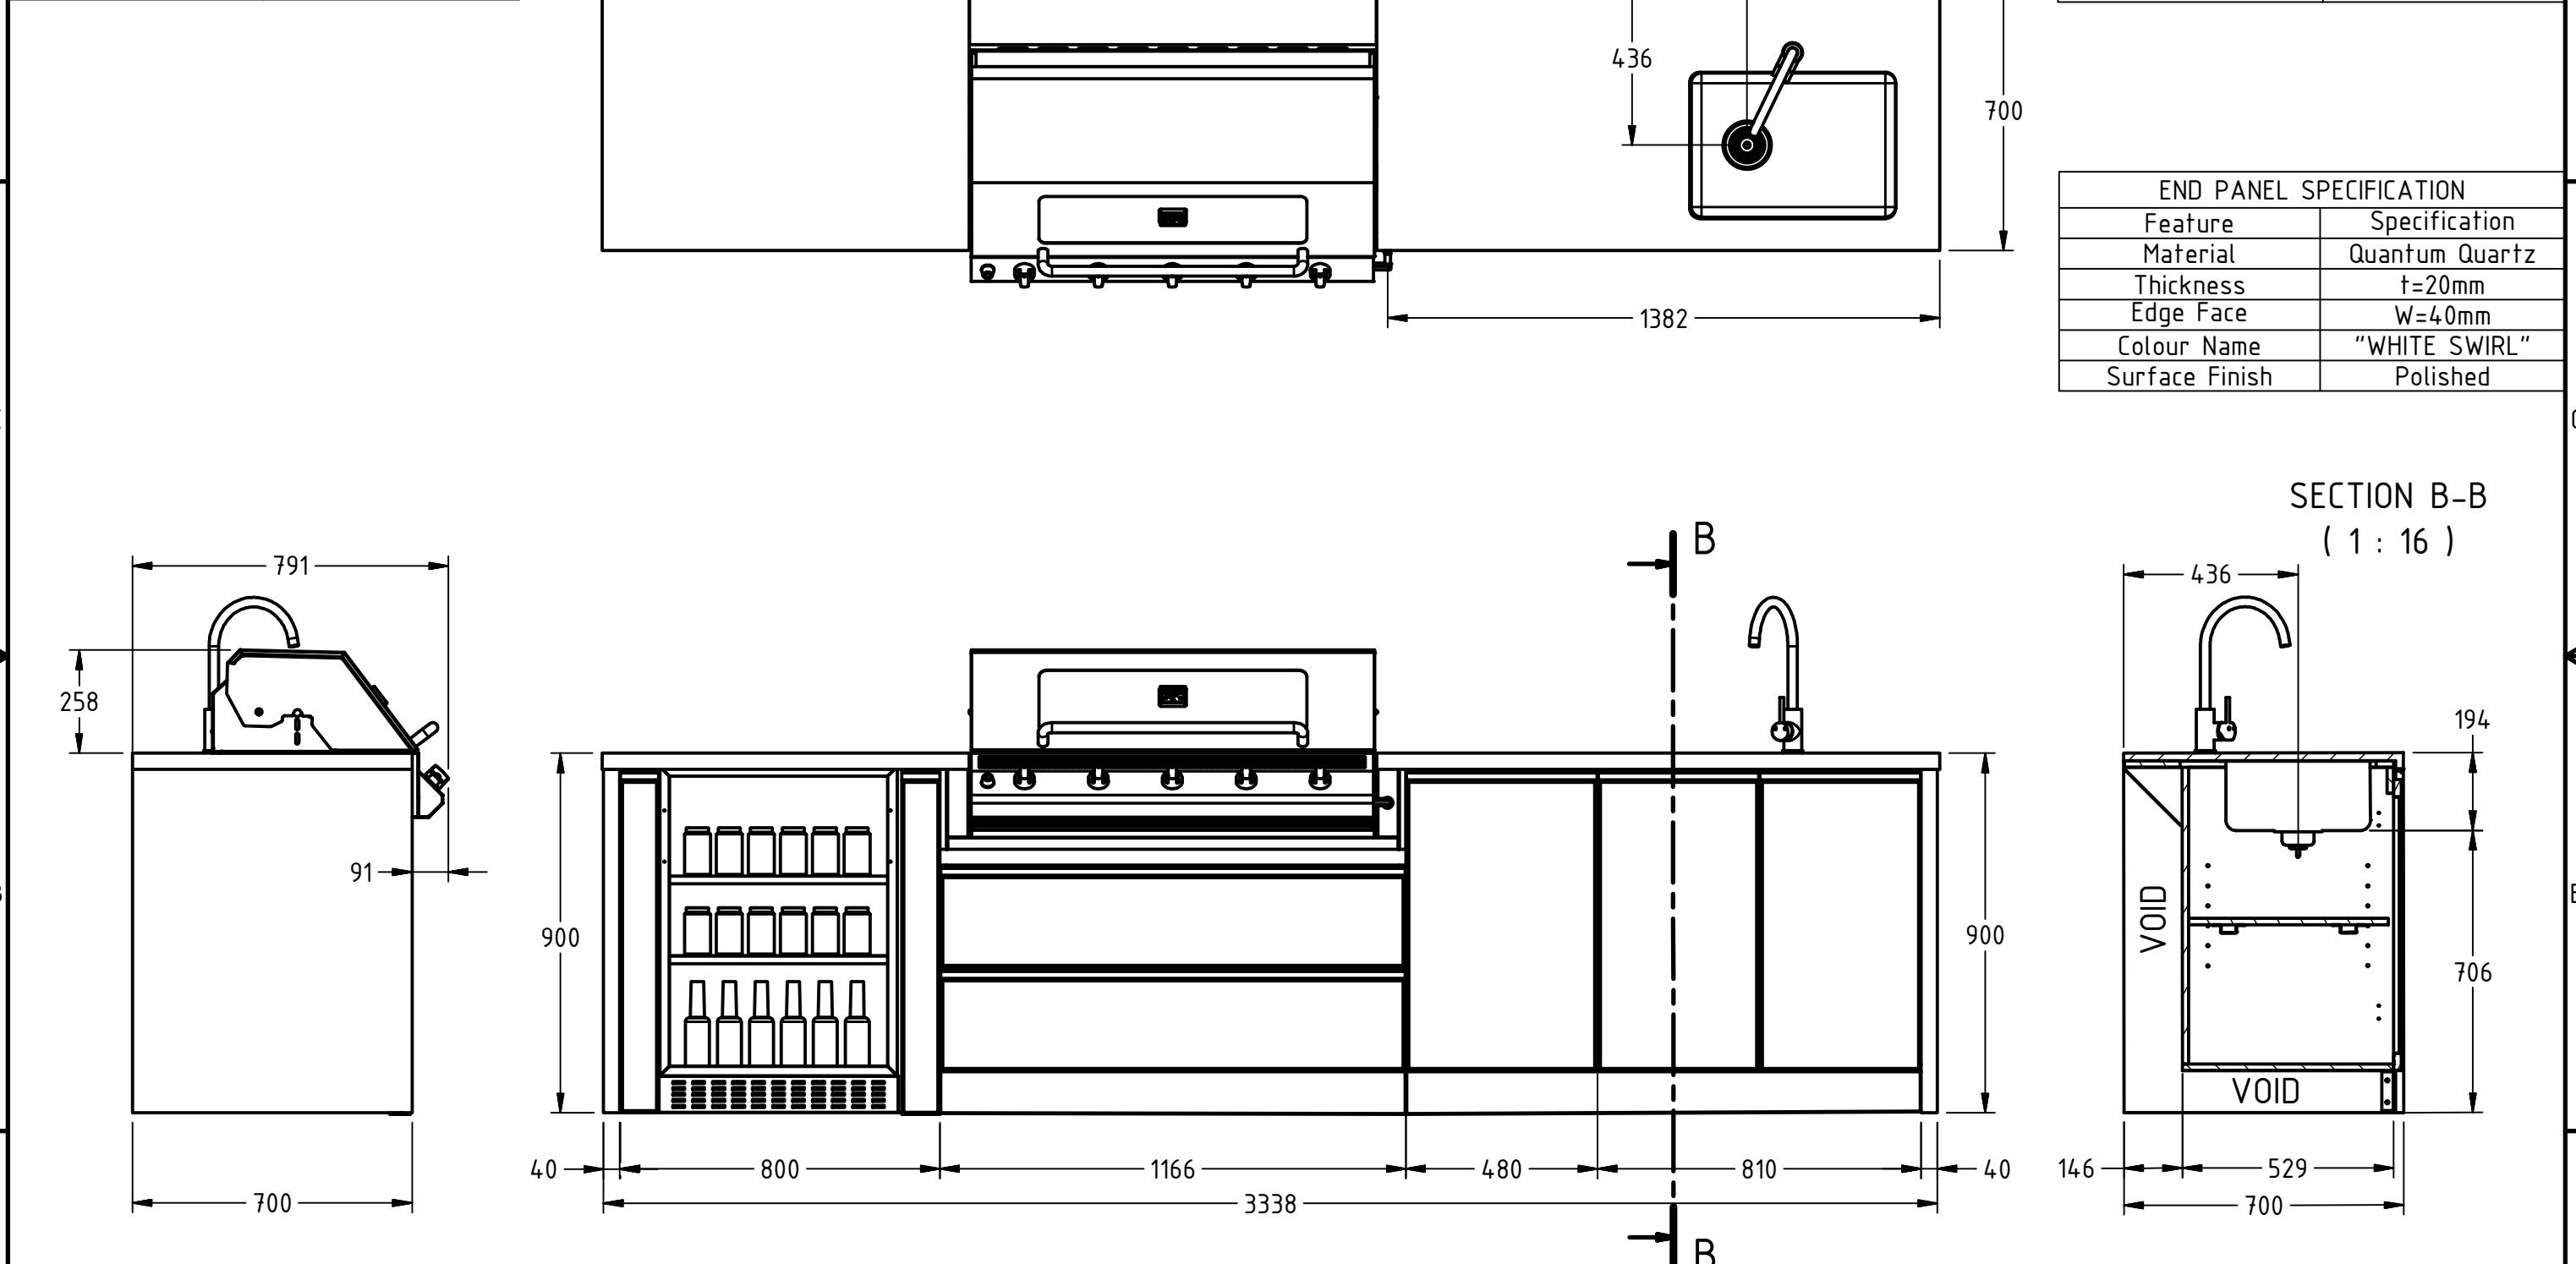

BENCHTOP & SPLASHBACK SPECIFICATION	
Feature	Specification
Material	Quantum Quartz
Thickness	t=20mm
Edge Face	H=40mm
Surface Finish	Polished
Colour Name	"WHITE SWIRL"

DOORS & DRAWER FRONTS SPECIFICATION	
Feature	Specification
Material	Al/Glass
Thickness	21mm / 6mm
Glass Profile	Plain
Colour Name	"TICKING UD"
Colour Chart	Dulux

END PANEL SPECIFICATION	
Feature	Specification
Material	Quantum Quartz
Thickness	t=20mm
Edge Face	W=40mm
Colour Name	"WHITE SWIRL"
Surface Finish	Polished

Title: Lifestyle Modular "Designer Series" Outdoor Kitchen		Approved: [Signature]	
Customer Name: Burwood		Date:	
Job Number:		Date:	
ABM Representative:		Date:	
Designed By:		Date:	
Approved By:		Date:	

	GEN. TOL	
	Linear	Angular
X	± 1.0	± 2°
X.X	± 0.6	± 1°
X.XX	± 0.25	± 0.5°