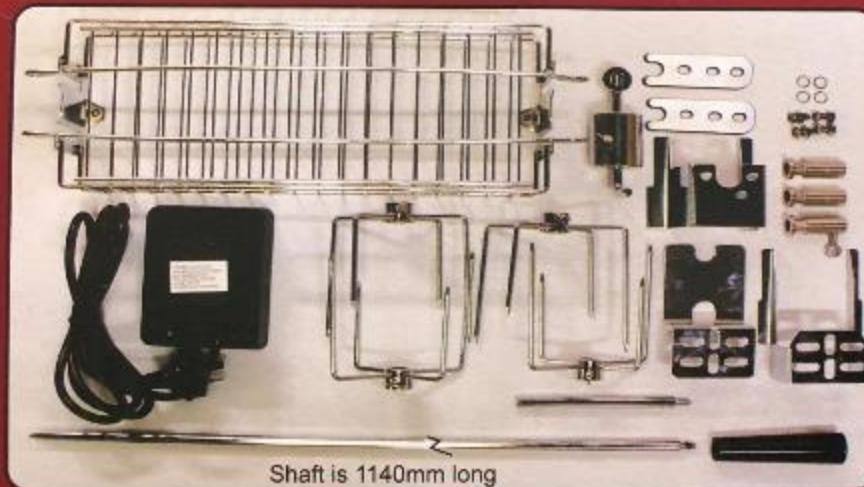

R KIT - 4 FITTING INSTRUCTIONS

R KIT – 4 BOX CONTENTS

No.	Description	Qty	✓
1	Spit Motor -12.5kg rated (with auto reverse)	1	✓
2	Spit Shaft - 9.5mm x 1140mm long	1	✓
3	Prongs with Thumbscrews	4	✓
4	Handle	1	✓
5	Counter Balance	1	✓
6	Spit Basket	1	✓
7	Motor Mount Bracket	1	✓
8	Shaft Support Bracket	1	✓
9	Spit Shaft Extension 130mm long	1	✓
10	Alt'n Motor Mount Bracket	1	✓
11	Alt'n Shaft Support Bracket	2	✓
12	Bush with Thumbscrew	1	✓
13	Bush without Thumbscrew	2	✓
14	Fixing Bolts	4	✓
15	Star Washers	4	✓
16	Nuts 5mm	4	✓

MOUNT MOTOR BRACKET TO SIDE OF HOOD USING SCREWS,NUTS AND WASHERS

ATTACH MOTOR TO BRACKET

NOTE: MOTOR TO BE FITTED AS SHOWN

FIT BUSHES TO SHAFT

FIT SHAFT TO MOTOR

FIT PRONGS, COUNTER-WEIGHT & VEGETABLE BASKET TO SHAFT