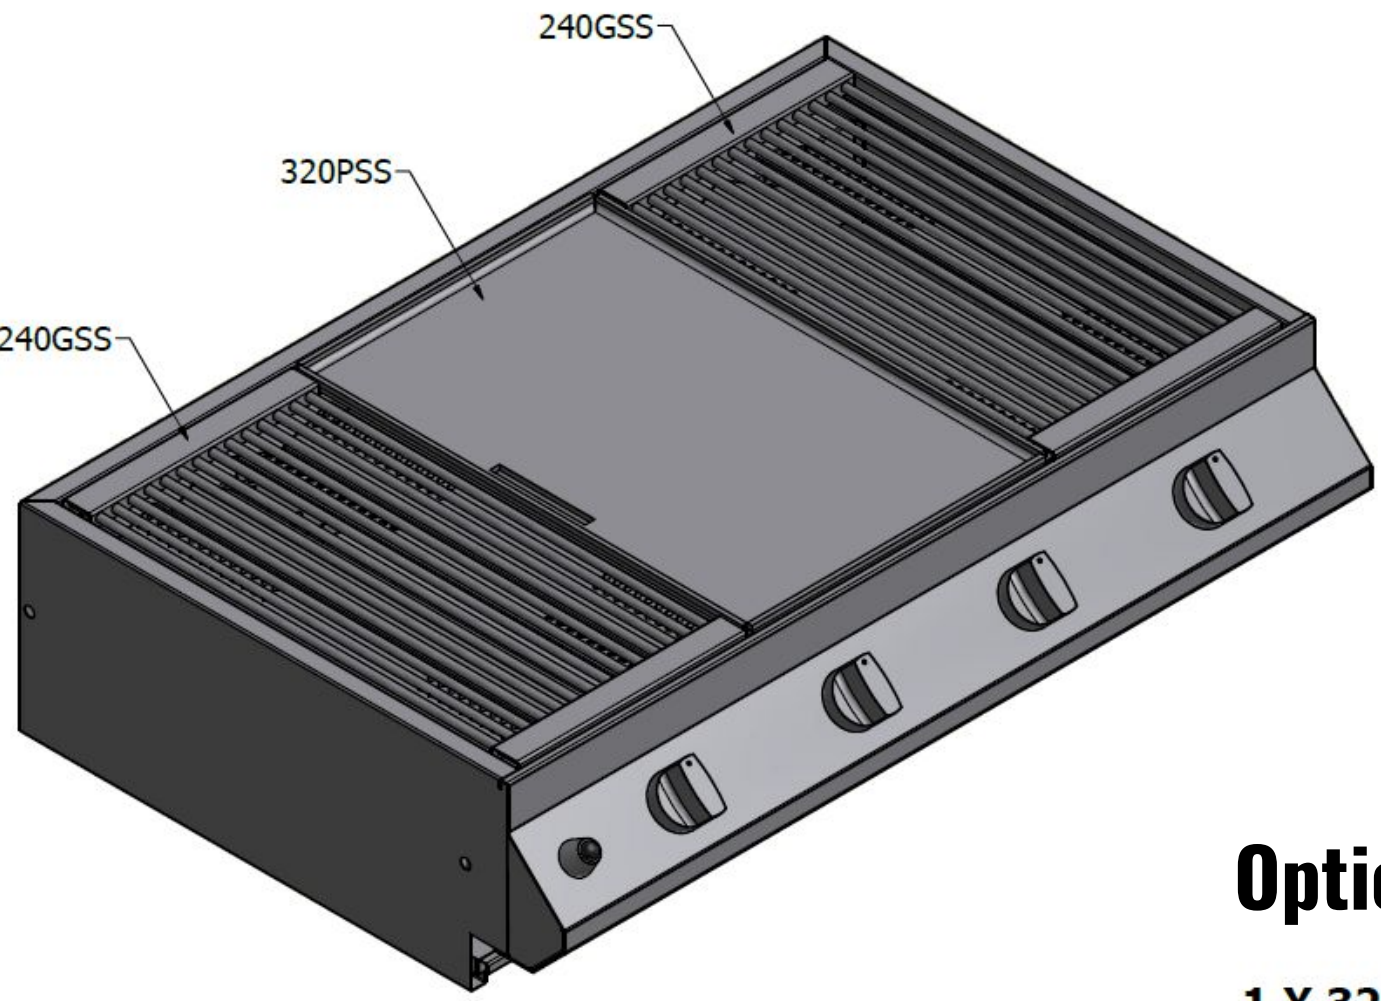

## Option D

1 X 560mm PLATE  
1 X 240mm GRILL

640PSS

160GSS

# Option E

- 1 X 640mm PLATE
- 1 X 160mm GRILL