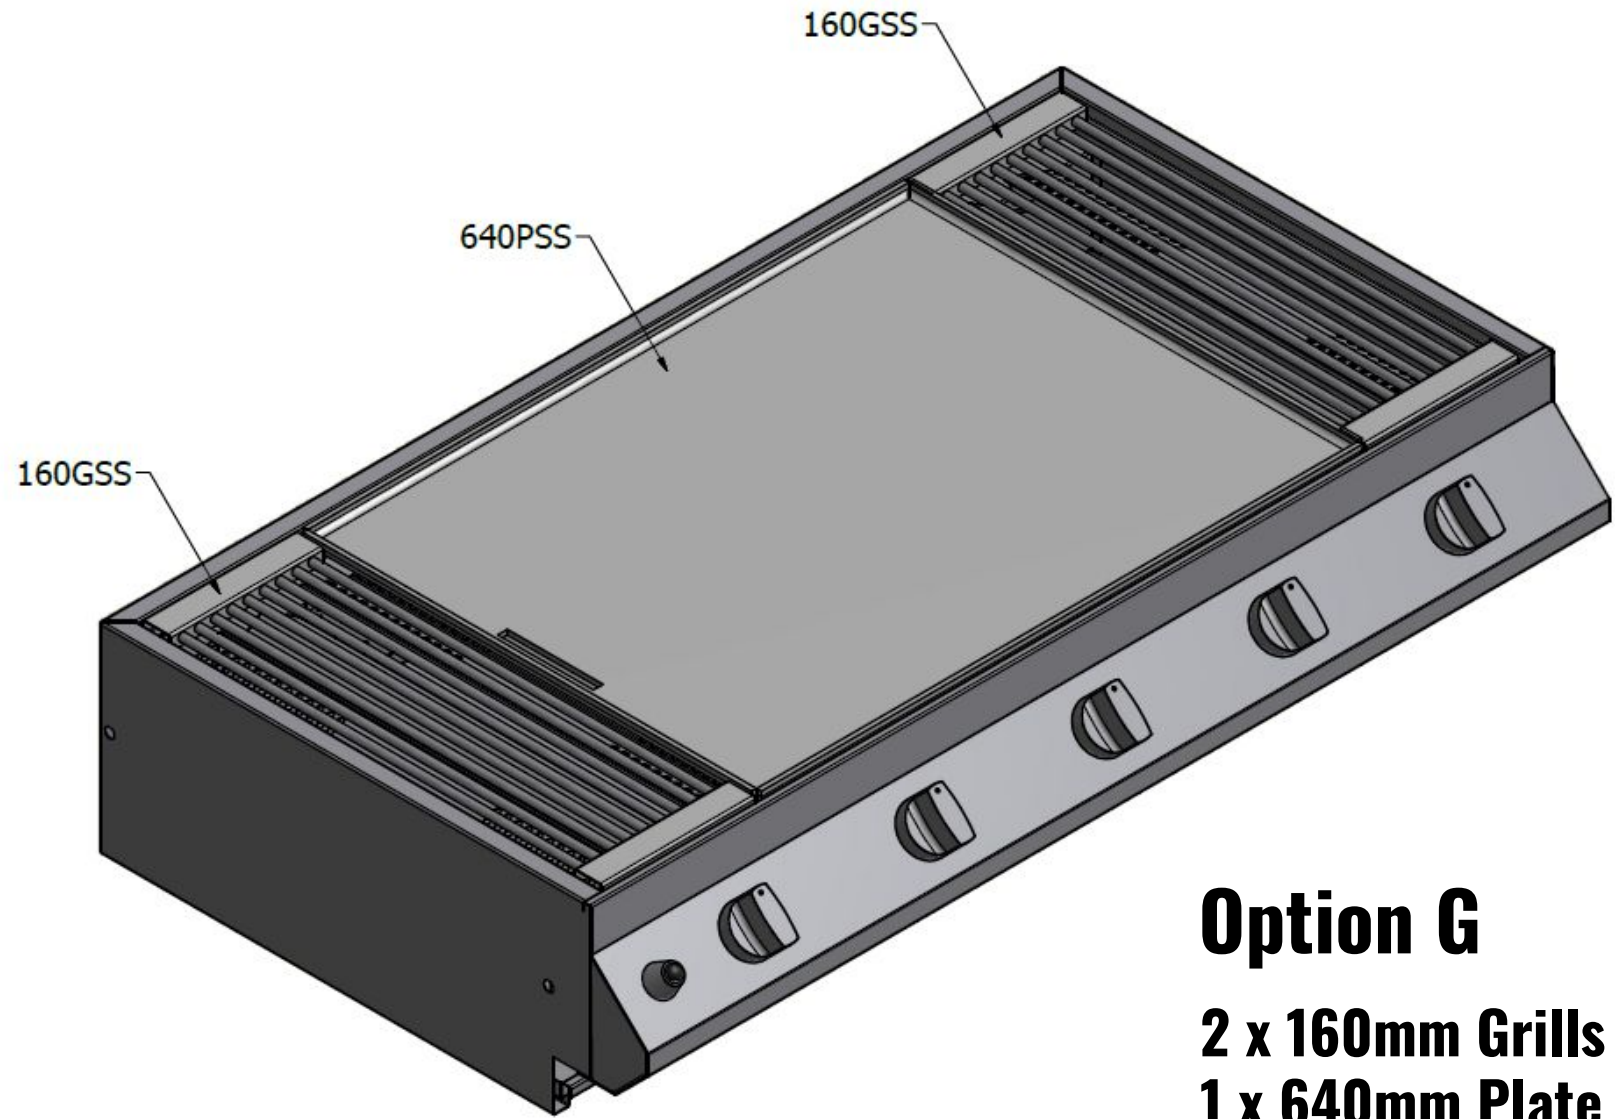

240GSS

480PSS

240GSS

Option E

2 x 240mm Grills
1 x 480mm Plate

Option F

1 x 400mm Grill
1 x 560mm Plate

Option G
2 x 160mm Grills
1 x 640mm Plate